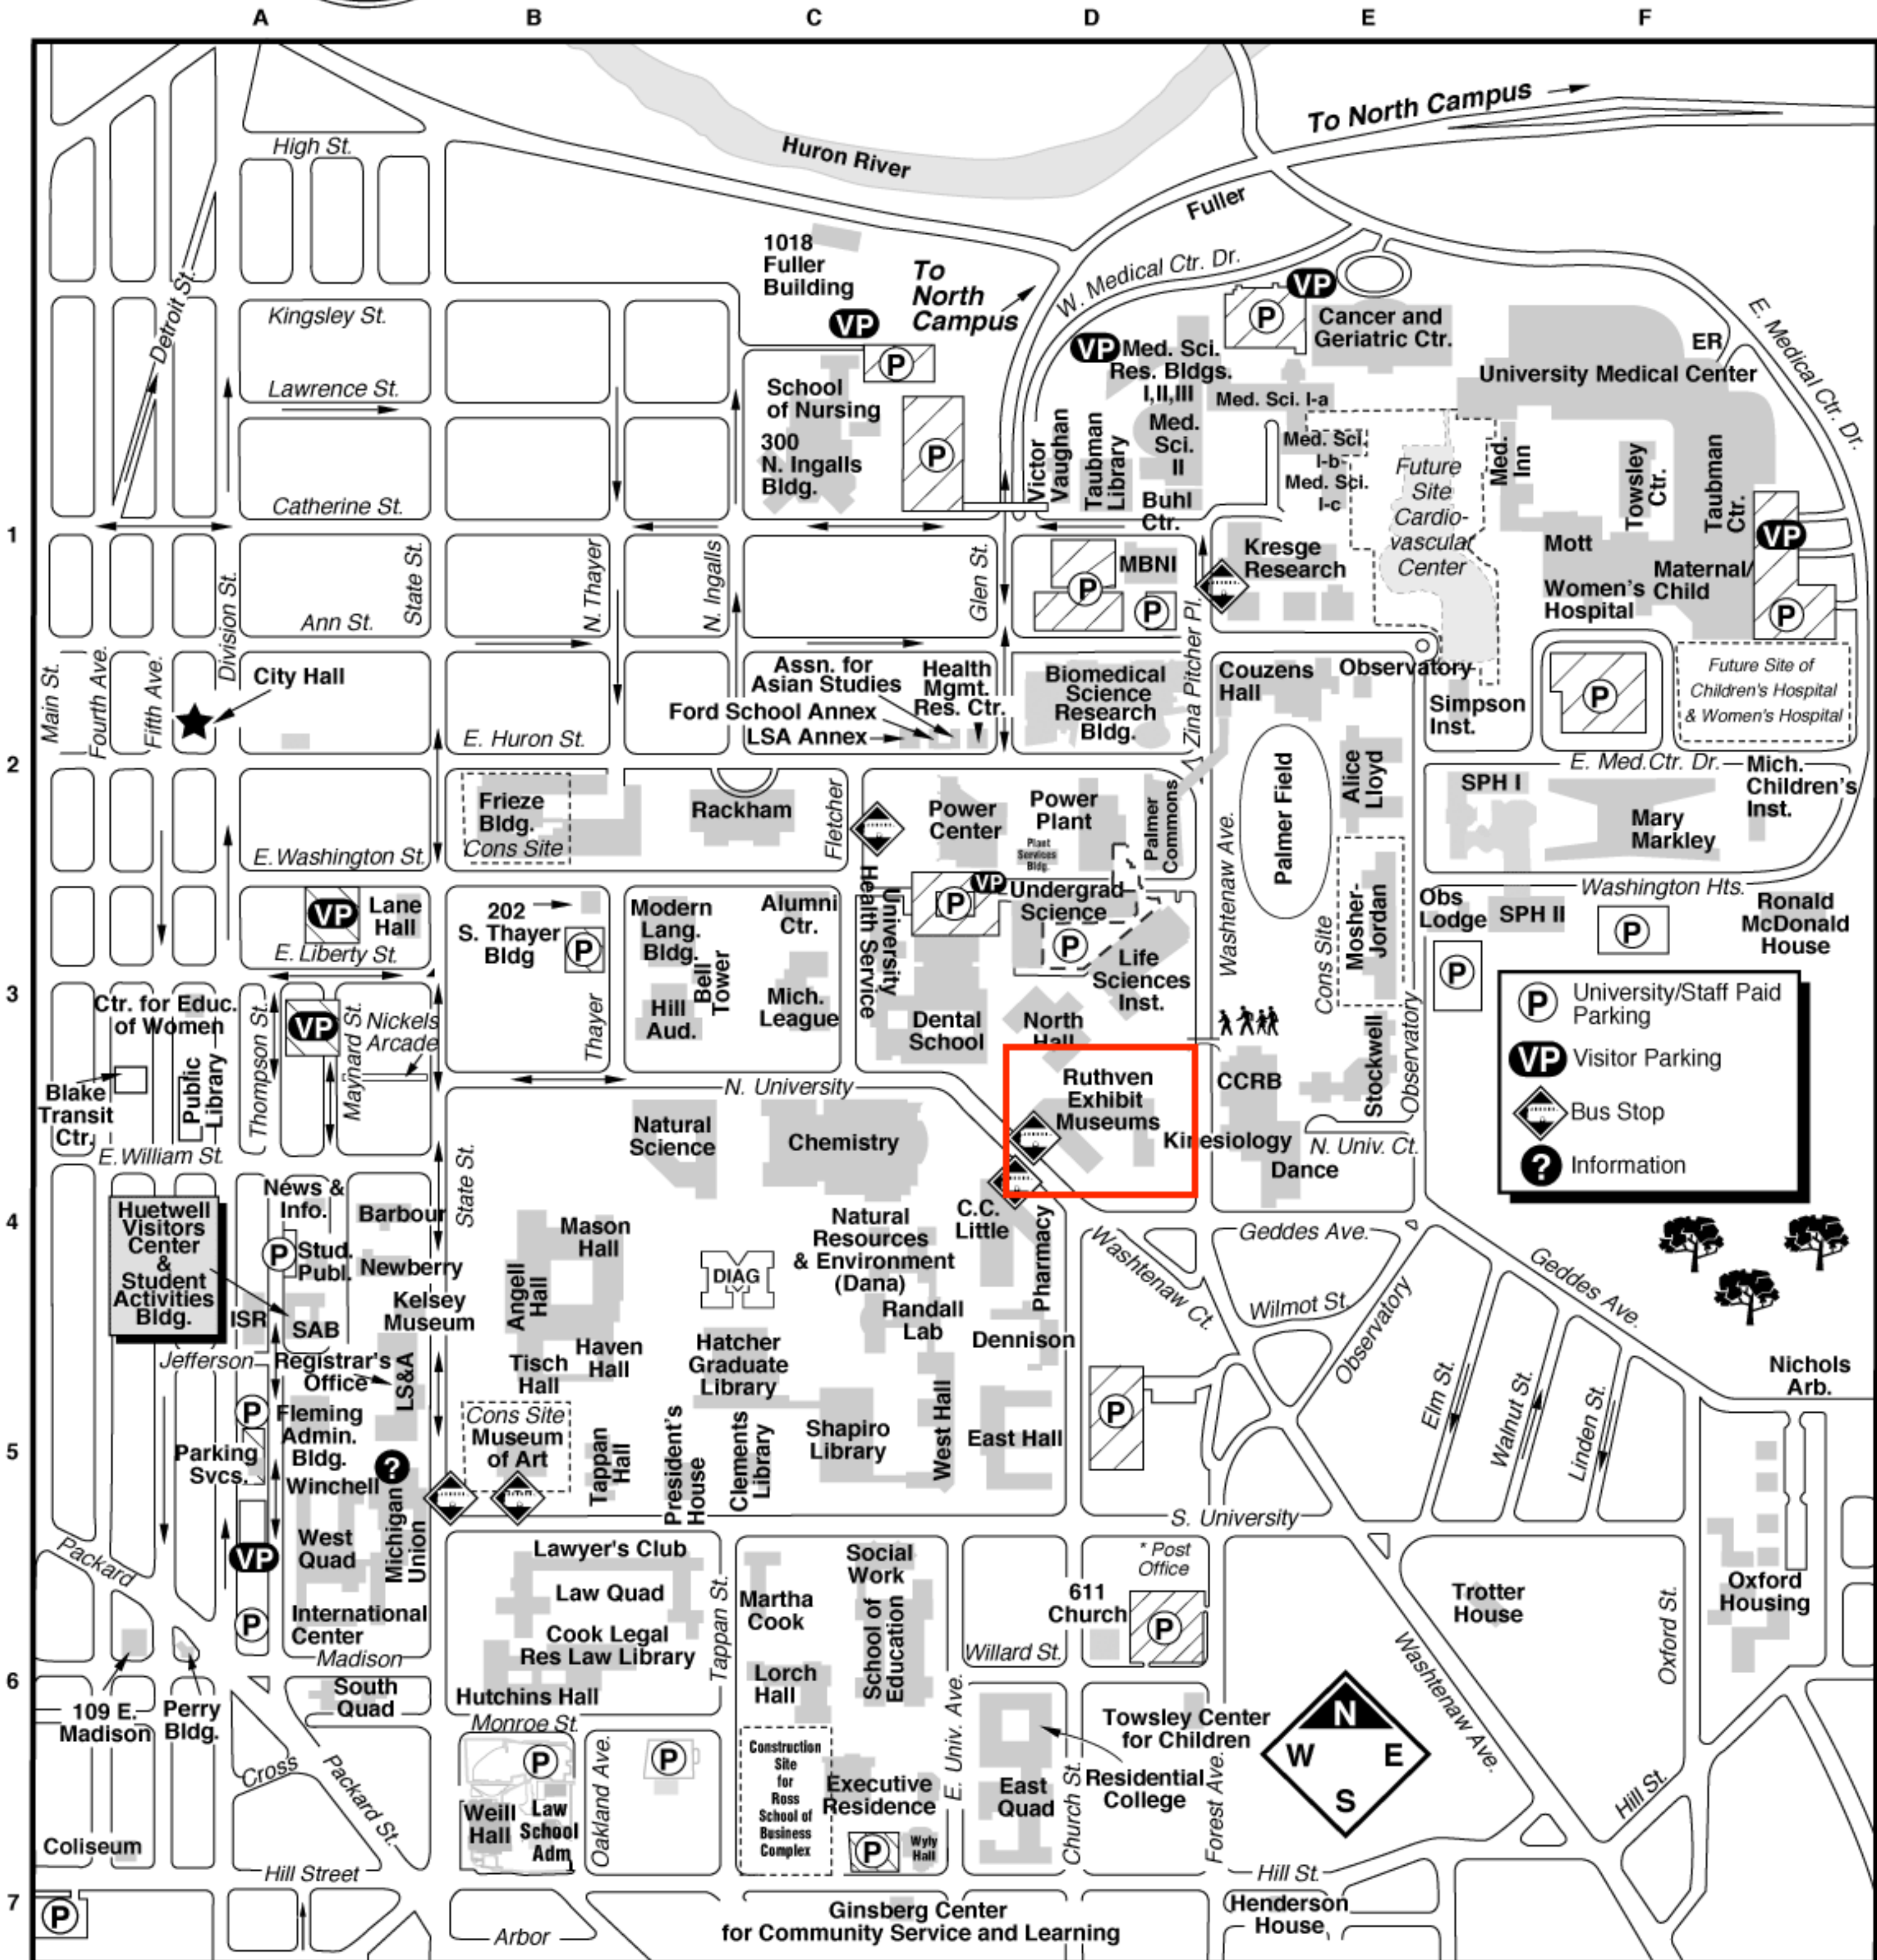

University of Michigan Central Campus

- P** University/Staff Paid Parking
- VP** Visitor Parking
- B** Bus Stop
- ?** Information

To Wolverine Tower

? Campus Information Center,
(First floor, Michigan Union, 764-INFO)