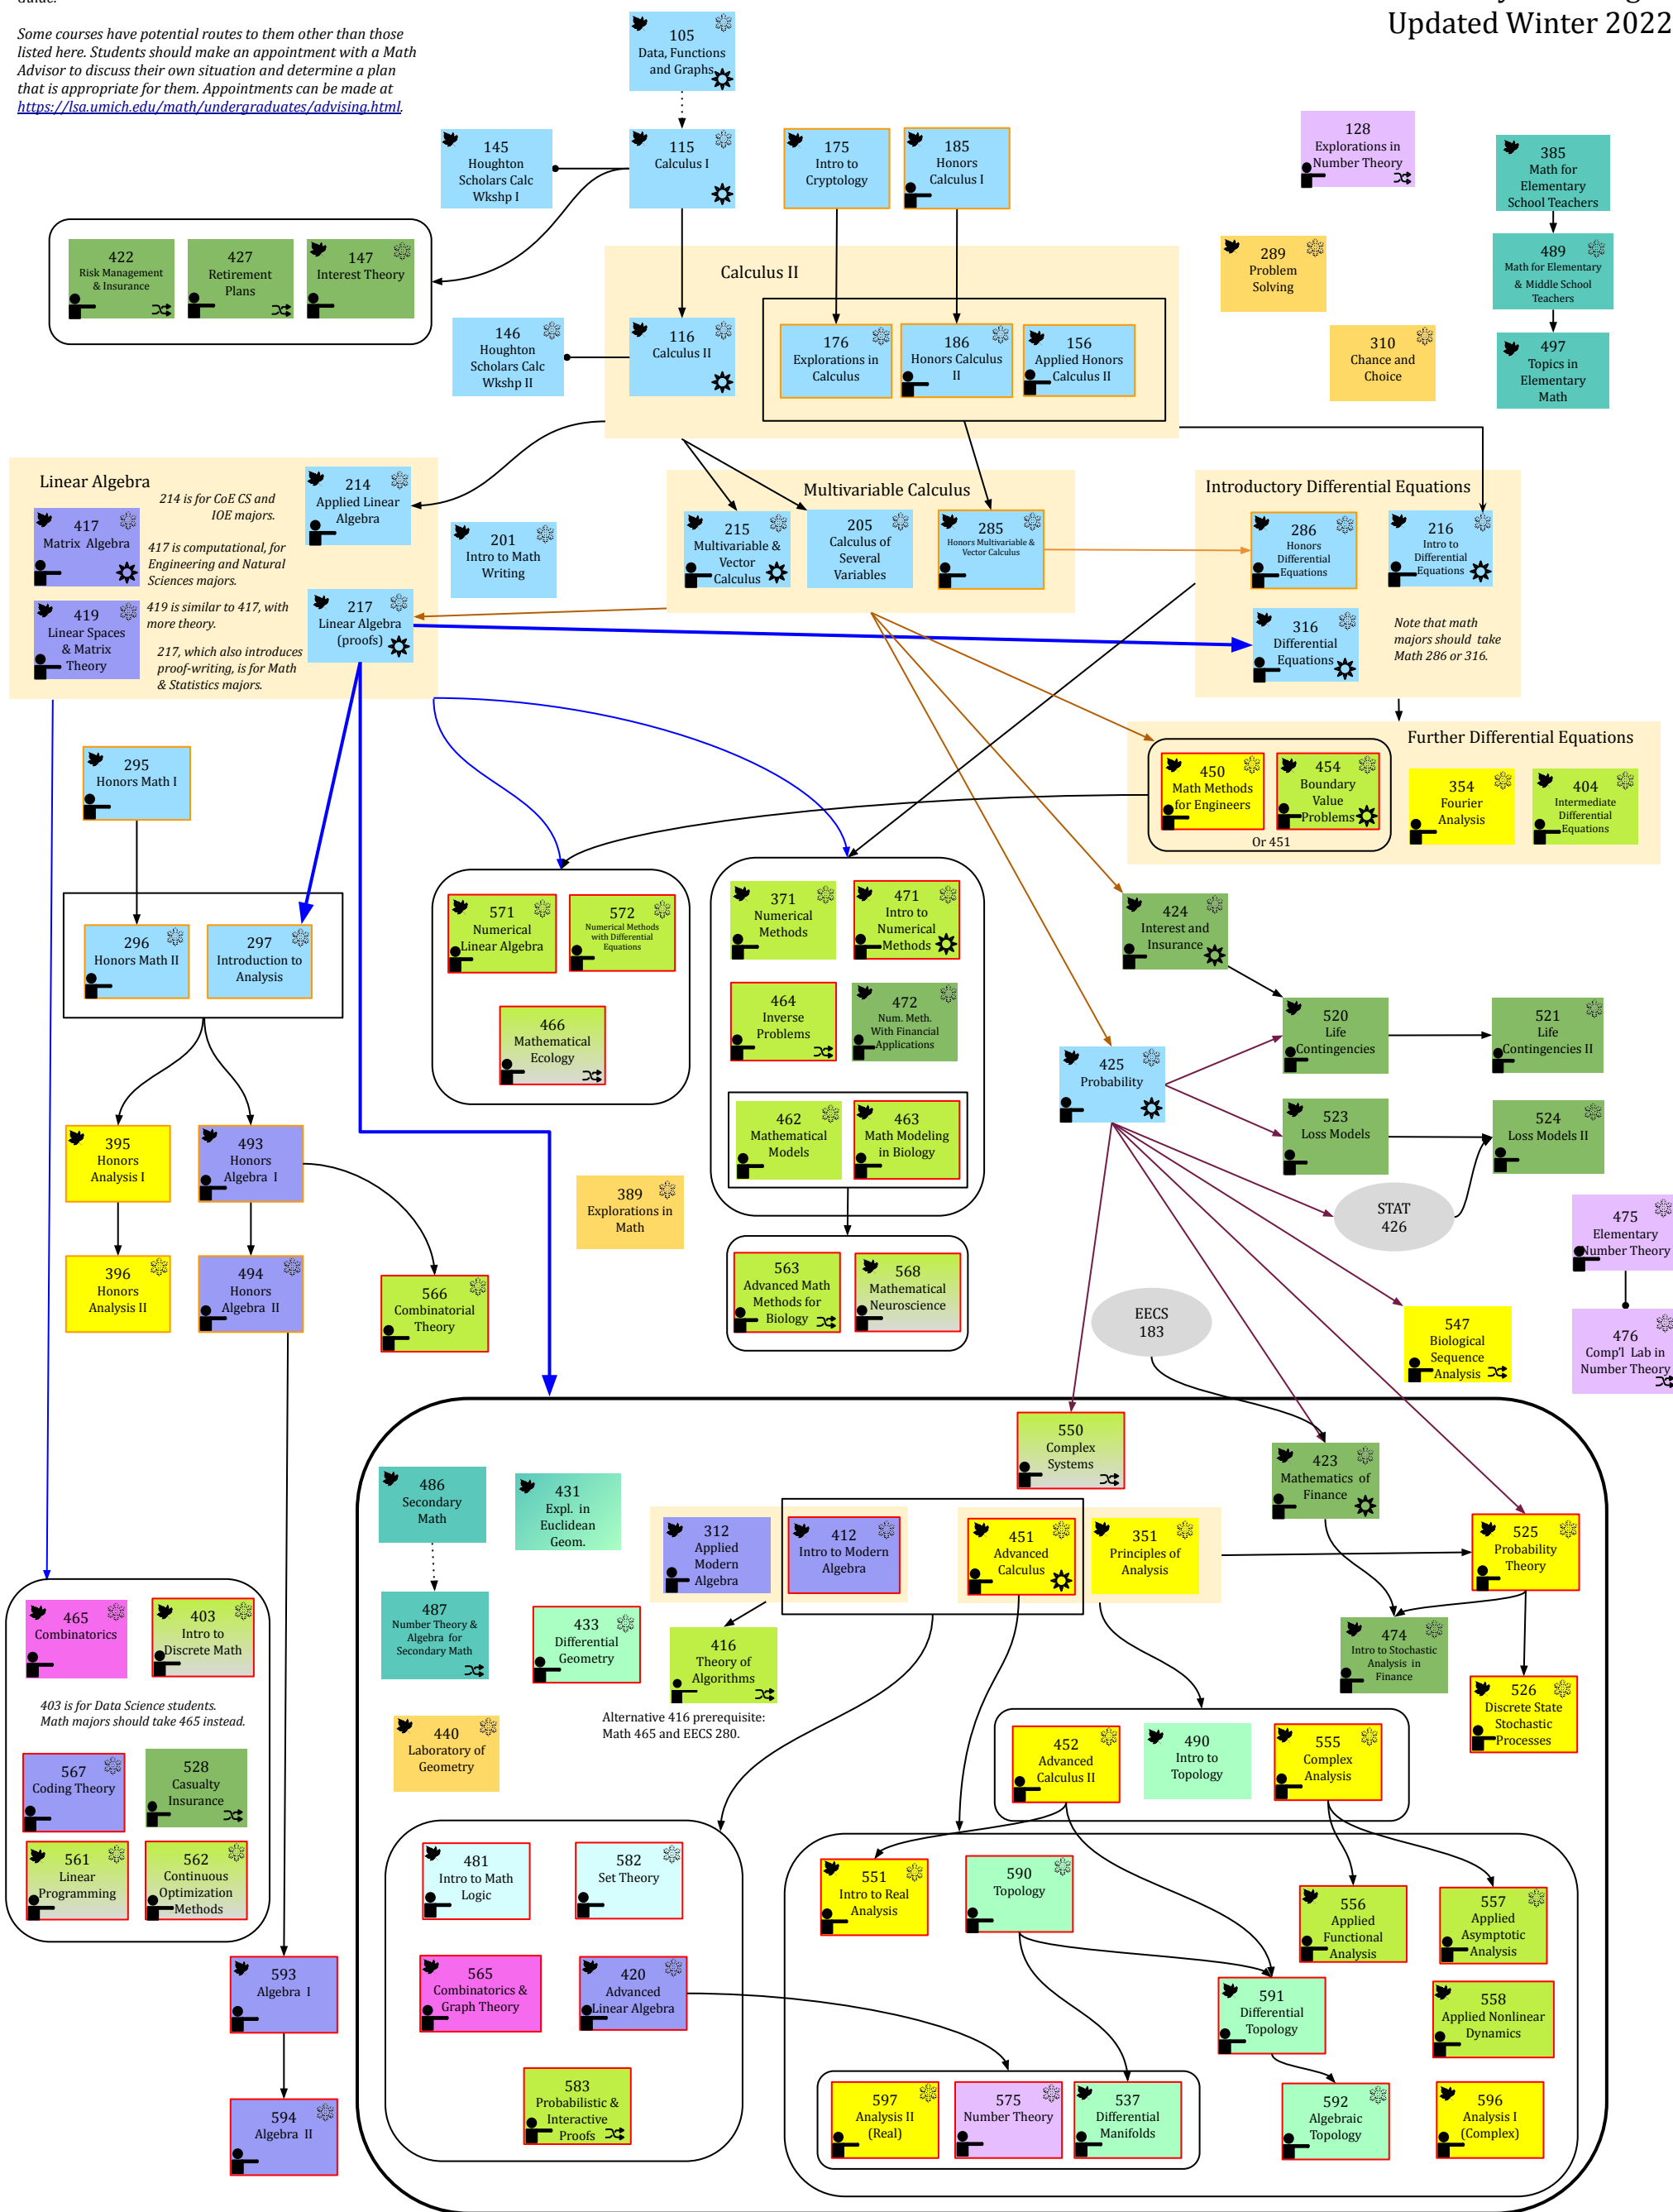

This document gives a visual guide to the math courses available to undergraduate students. All of the information given here, as well as additional information (such as course content and typical student body) can be found in the Program Guide.

Some courses have potential routes to them other than those listed here. Students should make an appointment with a Math Advisor to discuss their own situation and determine a plan that is appropriate for them. Appointments can be made at <https://lsa.umich.edu/math/undergraduates/advising.html>.

Undergraduate Mathematics Courses

University of Michigan
Updated Winter 2022

KEY

Area (approximate):

Graduate Course	Foundational Course	Actuarial & Finance	Analysis	Combinatorics	Geometry/Topology	Number Theory	Cross-listed from other department
Honors Course		Algebra	Applied	Education	Logic	Other	Other dept.

Term(s) offered:

- 🍁 Fall
- ❄️ Winter
- ☀️ Spring and/or Summer
- ⚡ Sporadic

Courses with related content

👤 Course is typically taught in traditional lecture style

Unmarked courses are taught with active learning or IBL