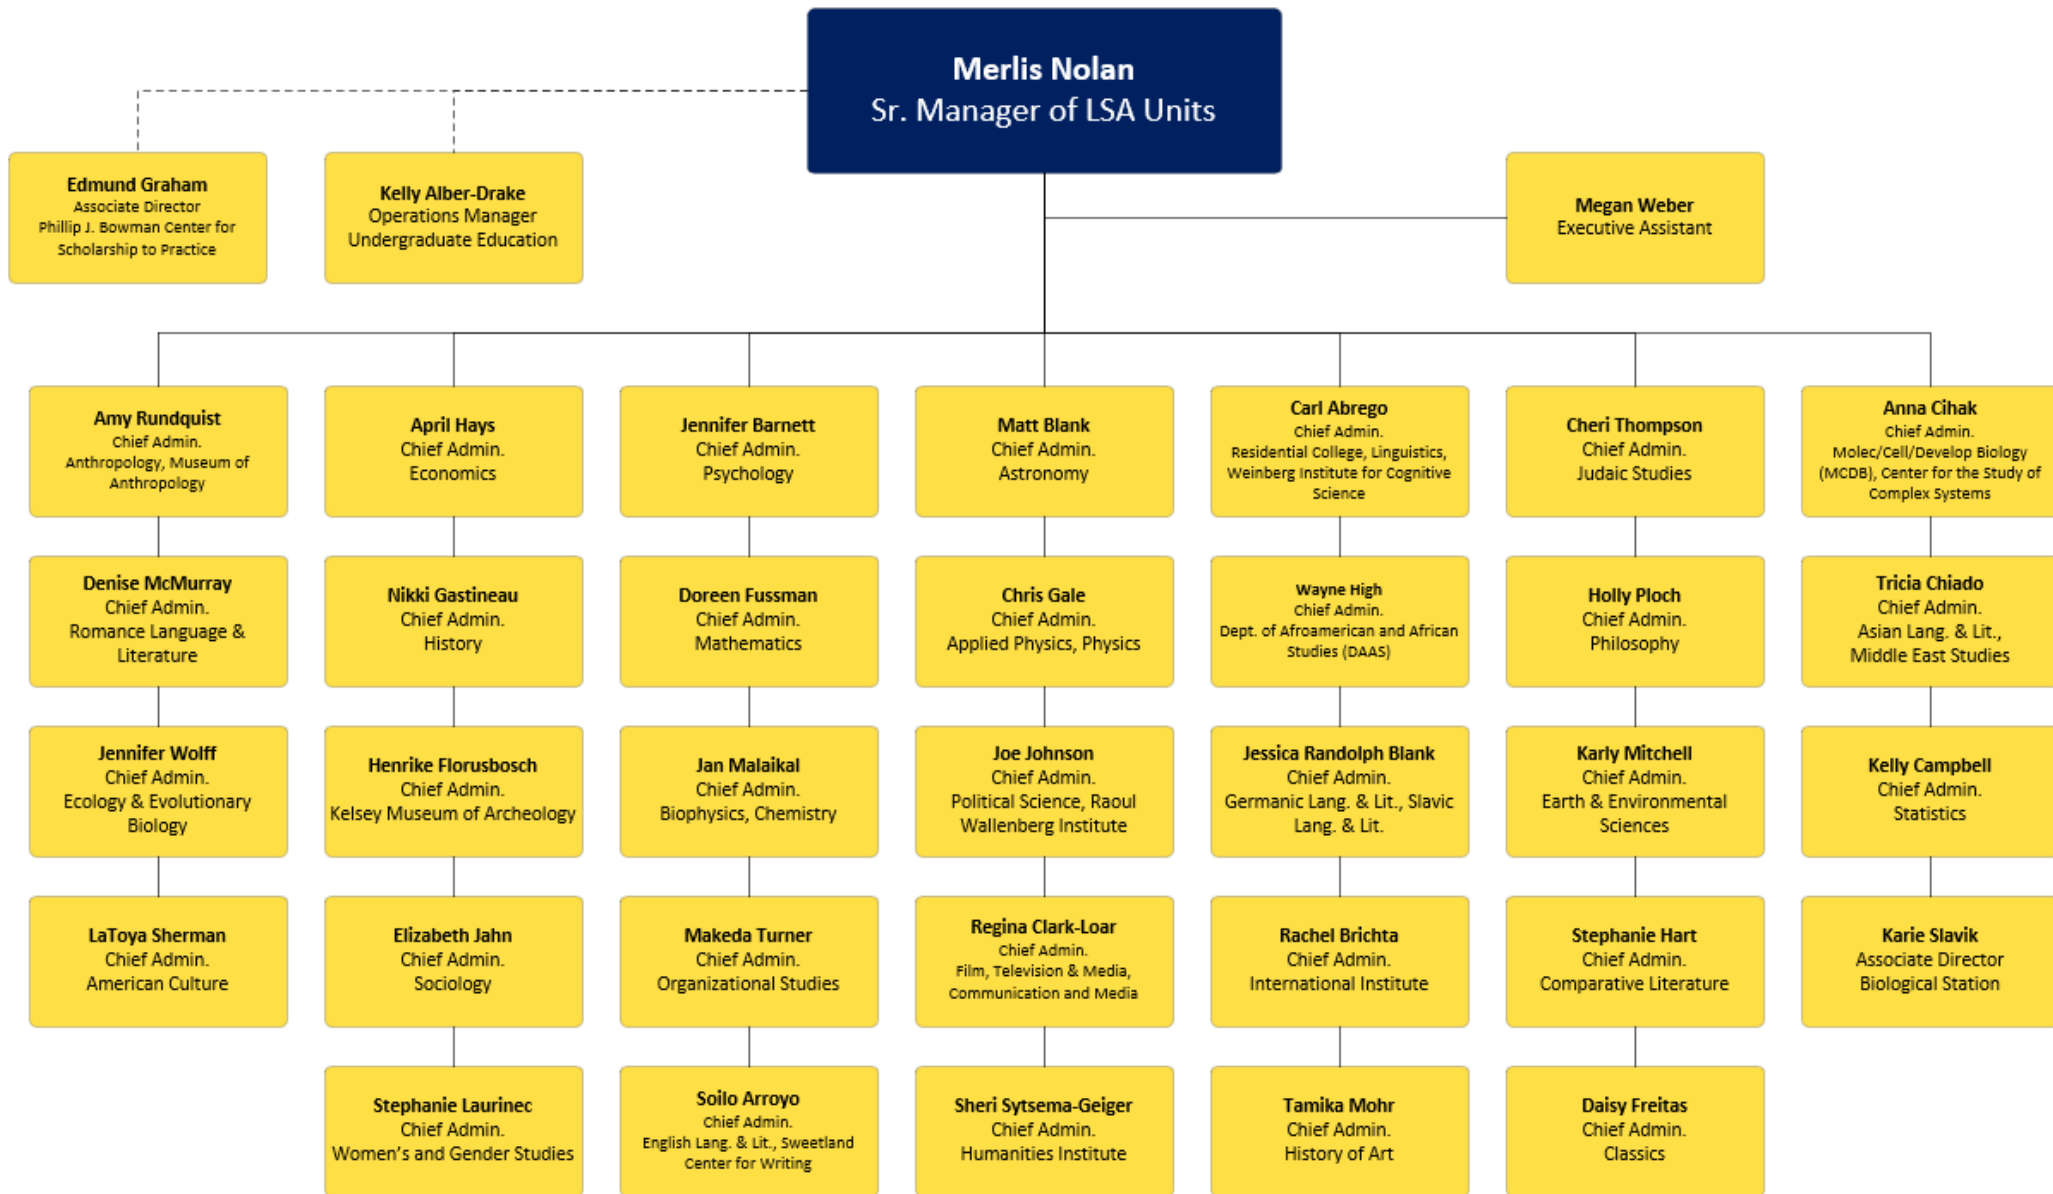

## Senior Manager of LSA Units Org Chart

- Makeda Turner, Chief Administrator for Organizational Studies
- Regina Clark-Loar, Chief Administrator for Film, Television & Media, Communication and Media
- Rachel Brichta, Chief Administrator for International Institute
- Stephanie Hart, Chief Administrator for Comparative Literature
- Karie Slavik, Associate Director for Biological Station
- Stephanie Laurinec, Chief Administrator for Women's and Gender Studies
- Soilo Arroyo, Chief Administrator for English Language & Literature, Sweetland Center for Writing
- Sheri Sytsema-Geiger, Chief Administrator for Humanities Institute
- Tamika Mohr, Chief Administrator for History of Art
- Daisy Freitas, Chief Administrator for Classics