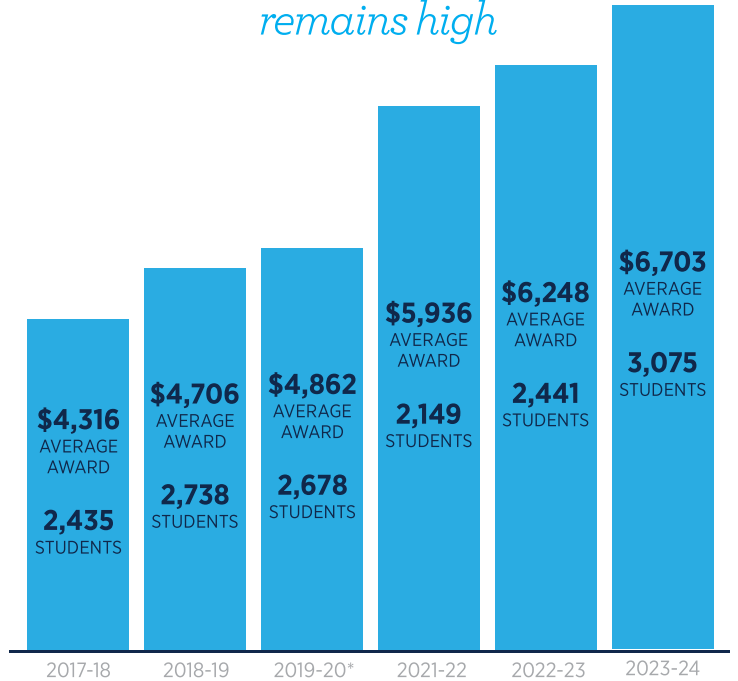

Source: CGIS, October 2024

FINANCIAL AID

3075

SCHOLARSHIPS AWARDED
2023-24 ACADEMIC YEAR

TUITION

Full-Time LSA Students
2024-2025 Academic Year

UNDERGRADUATE	lower division	upper division
	Resident	\$17,736
Non-Resident	\$60,946	\$65,216
GRADUATE	lower division	
	Resident	\$28,886
Non-Resident	\$57,776	

Source: Office of Undergraduate Admissions and Office of Financial Aid

SCHOLARSHIPS

ALUMNI SUPPORT FOR FINANCIAL AID
remains high

Source: LSA Scholarships Office, October 2024
*2020-21 data excluded due to COVID-19