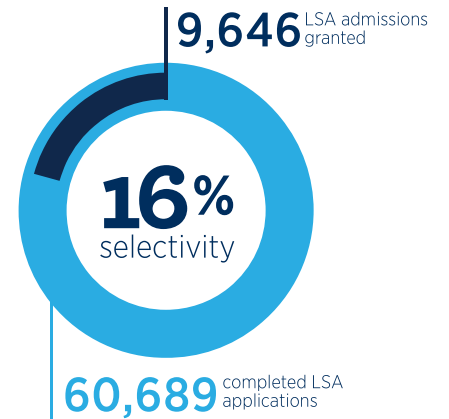

We offer **more than 85 majors and sub-majors** and over **100 minors in 41 academic departments**. Through the LSA Opportunity Hub, students can make the most of what they learn by pursuing internships, finding mentors, and connecting with a broad network of employers and alumni. In fact, we have one of the largest alumni networks in the world, with **243,593 living LSA graduates**.

As the largest college at U-M, with **41 programs ranked in the top ten**, LSA continues to build on an established tradition of educational excellence.

INCOMING LSA FIRST-YEAR STUDENT STATS

Source: Office of Undergraduate Admissions, Fall 2024

ADMISSIONS

Source: Office of Undergraduate Admissions, Fall 2024

100% of LSA tenure-track faculty teach undergraduates

4586

LSA bachelor's degrees granted 2023-2024

TOP 10 MAJORS

Based on the highest number of graduates for the 2024 academic year
Source: LSA Technology Services