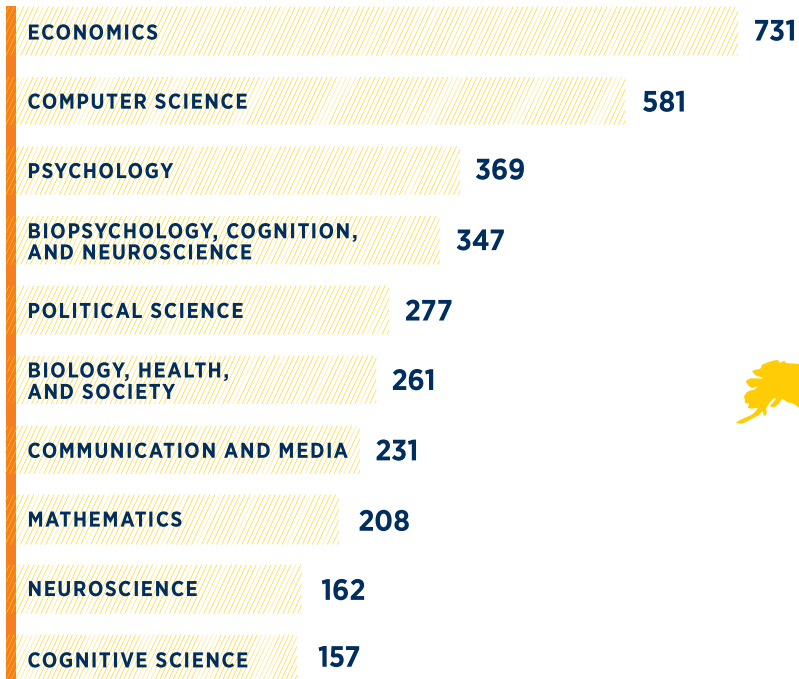

As the largest college at U-M, with **41 programs ranked in the top ten**, LSA continues to build on an established tradition of educational excellence.

INCOMING LSA FIRST-YEAR STUDENT STATS

Source: Office of Undergraduate Admissions, Fall 2024

ADMISSIONS

Source: Office of Undergraduate Admissions, Fall 2024

100% of LSA tenure-track faculty teach undergraduates

4586

LSA bachelor's degrees granted 2023-2024

TOP 10 MAJORS

Based on the highest number of graduates for the 2024 academic year
Source: LSA Technology Services