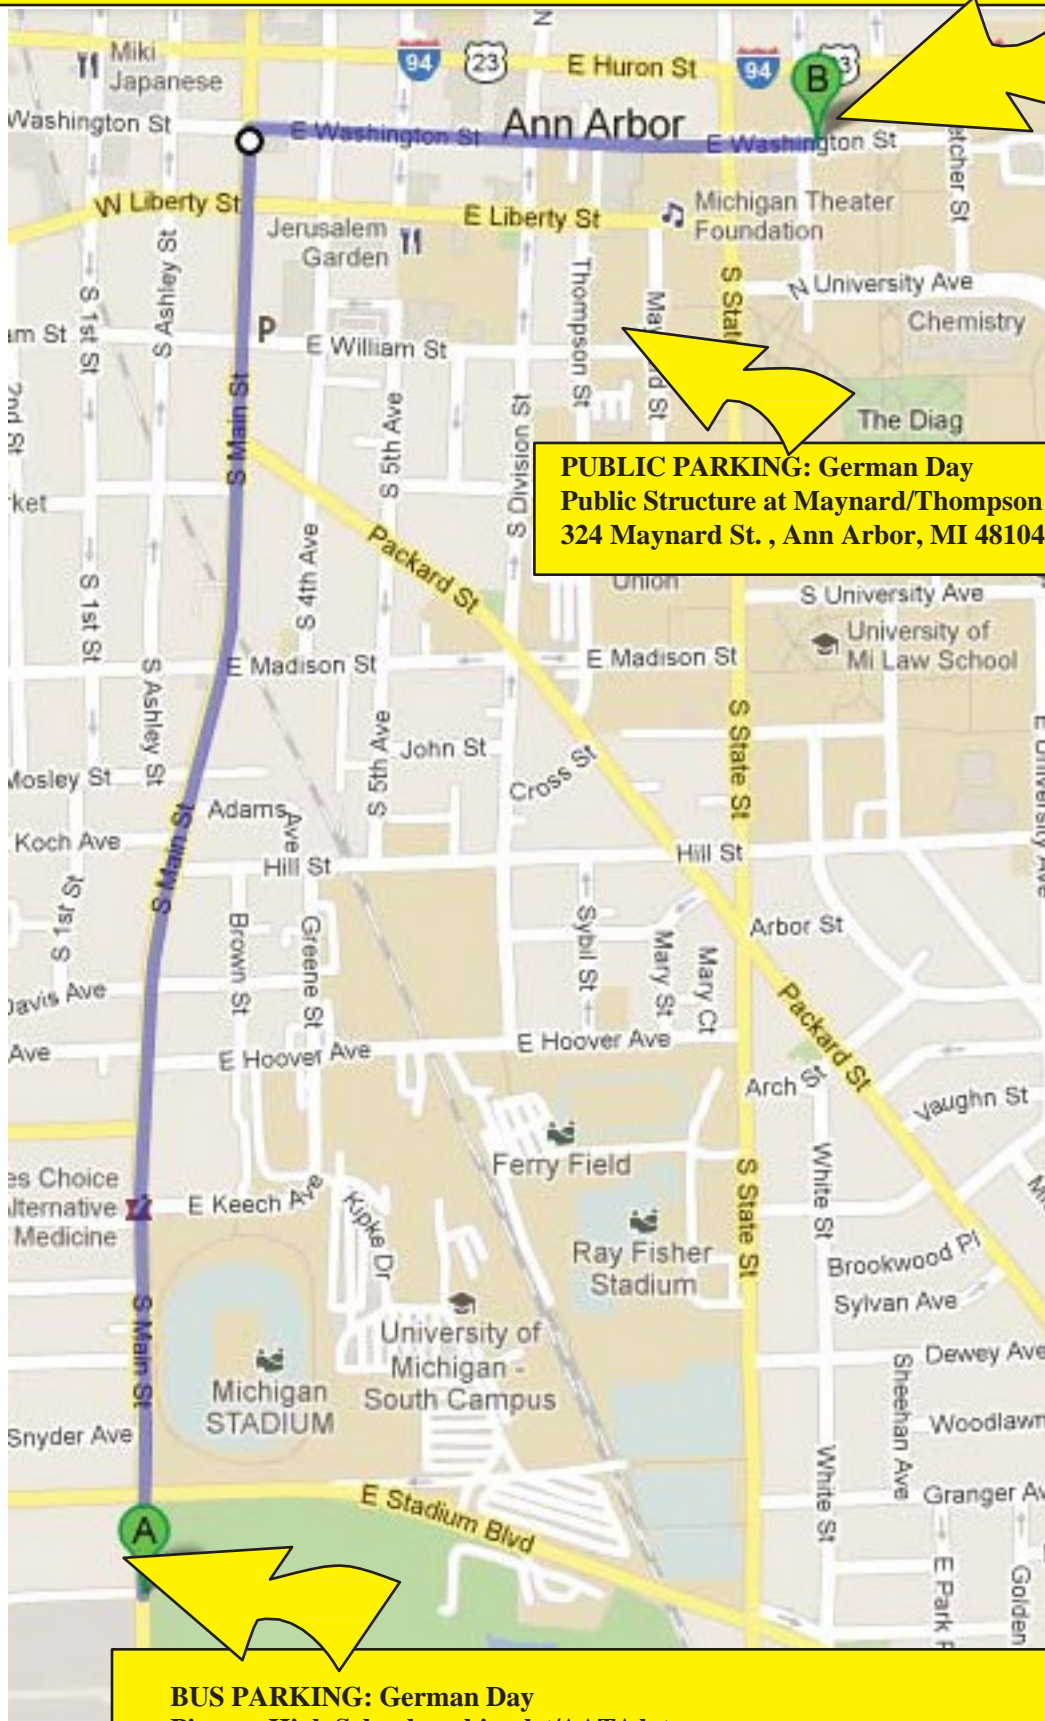

German Day • Rackham Auditorium

915 E. Washington St., Ann Arbor, MI 48109 • (517) 442-6164

PUBLIC PARKING: German Day
Public Structure at Maynard/Thompson St.
324 Maynard St , Ann Arbor, MI 48104

BUS PARKING: German Day
Pioneer High School parking lot/AATA lot
601 W. Stadium, Ann Arbor, MI 48103