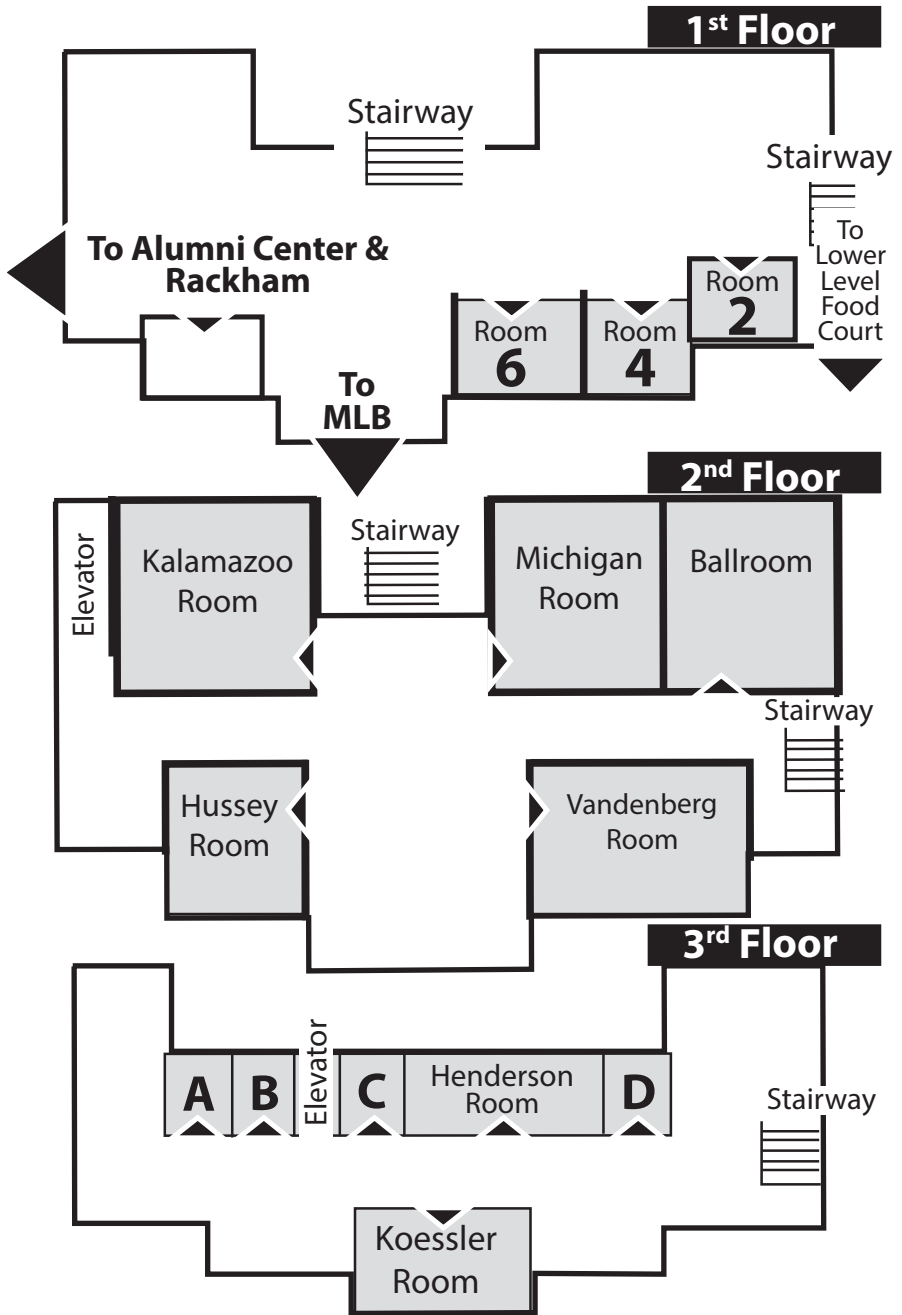

Michigan League