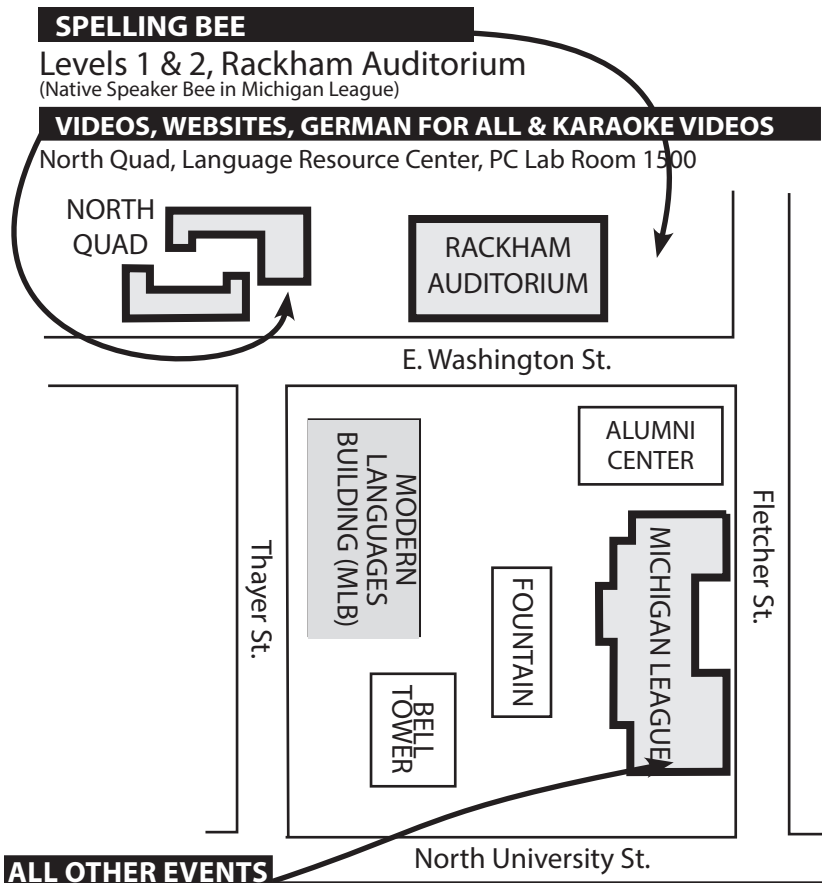

NOTE: Encore Performances

Some students may be asked to perform their event for everyone during the Awards Assembly. Teachers will be notified via phone if their students are selected.

Rescheduling

If your entry was not listed on the schedule or if you miss your time slot due to conflicting events, please inform the doorkeeper at the respective event. You will be rescheduled or fit in at the end as time permits.