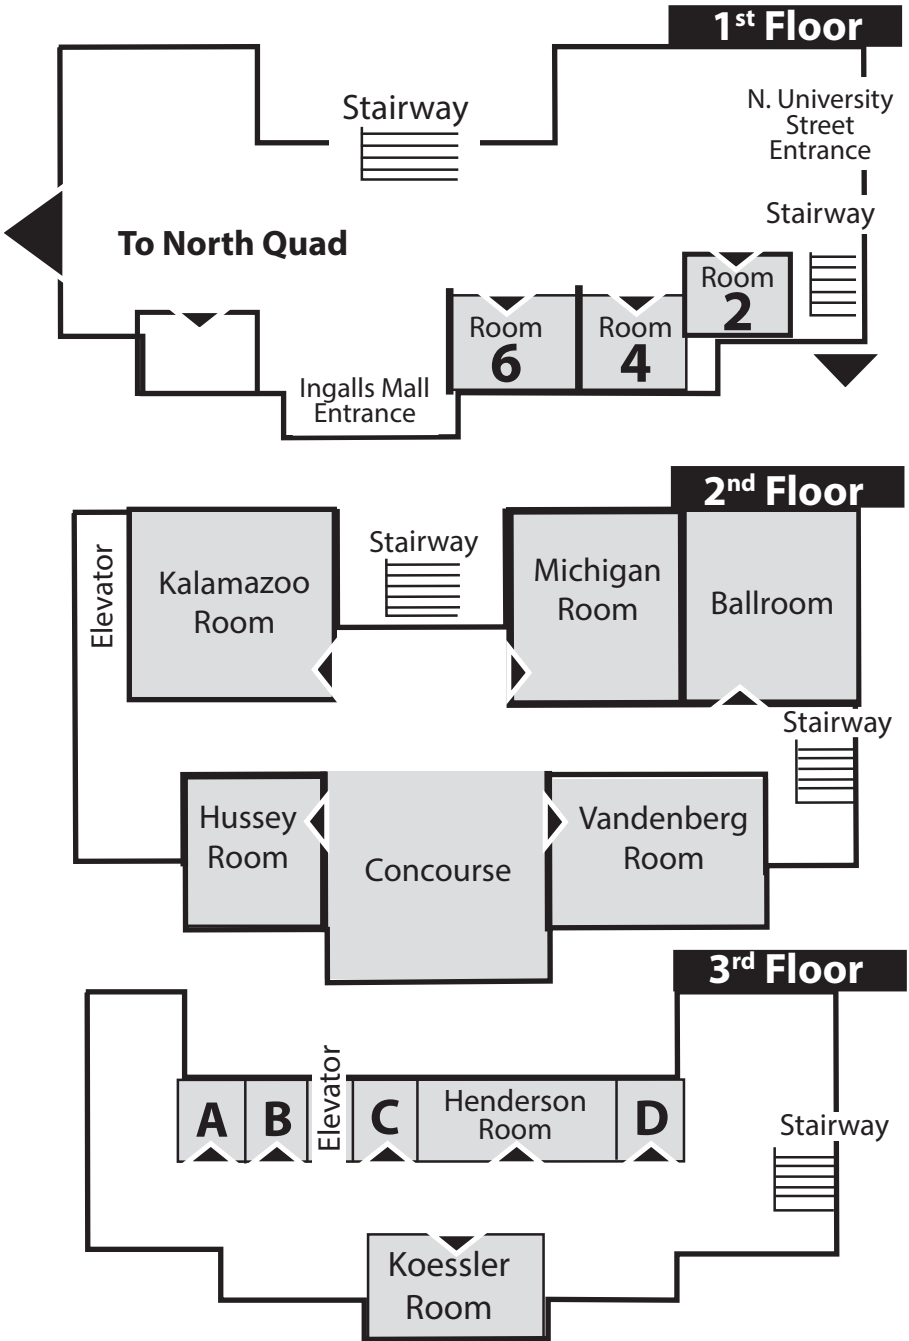

Levels 2 & 4 Michigan League, Room D 3rd Floor

SKITS

All Levels Michigan League, Vandenberg Room, 2nd Floor

SPEAKING

Levels 1 & 3 Michigan League, Room A, 3rd Floor

Levels 2 & 4 Michigan League, Room B, 3rd Floor

SPELLING BEE

ALL Michigan League, Ballroom, 2nd Floor

Advanced level starts at 10:00am

Beginners level to follow

Native speaker level to follow

VIDEOS

ALL North Quad, Language Resource Center (LRC), Room 1500
Video Viewing Rm, Basement

North Quad Activities

ALL VIDEOS

North Quad, Language Resource Center (LRC), Room 1500
Video Viewing Rm, Basement

GERMAN BOARD GAMES

North Quad, Language Resource Center (LRC), Room 1500, Basement

GERMAN VIDEO GAMES

North Quad, Language Resource Center (LRC), Room 1500, PC and MAC
Classrooms, Basement

ALL OTHER EVENTS

Michigan League

GERMAN DAY 2026

MODE IST
DER SPIEGEL
DER WELT

DRESSING ROOM, PROPS AND COSTUMES

Michigan League, Room 4, 1st Floor