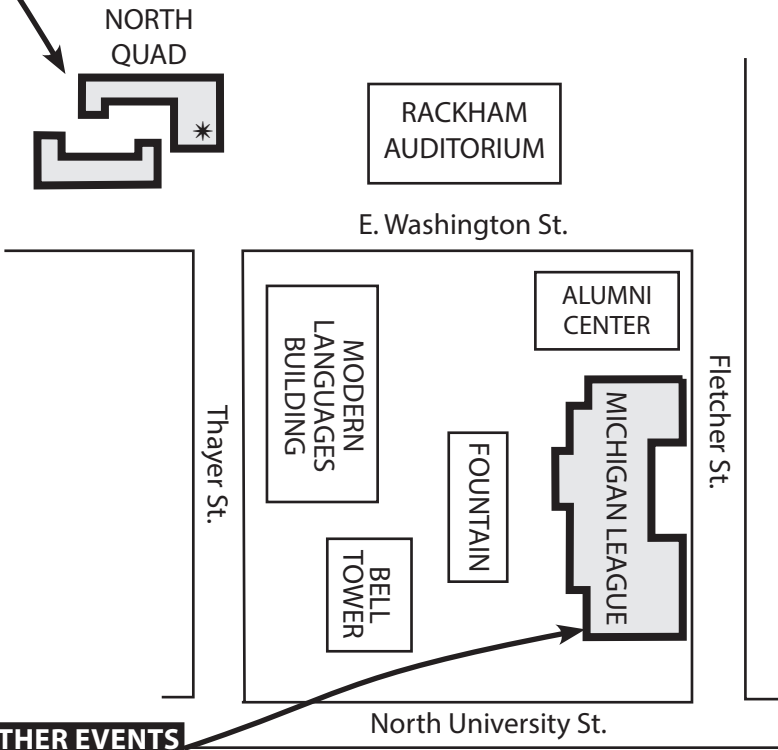

SPELLING BEE

ALL Michigan League, Ballroom, 2nd Floor

Advanced level starts at 10:00am

Beginners level to follow

Native speaker level to follow

VIDEOS

ALL North Quad, Language Resource Center (LRC), Room 1500
Video Viewing Rm, Basement

North Quad Activities

ALL VIDEOS

North Quad, Language Resource Center (LRC), Room 1500
Video Viewing Rm, Basement

GERMAN BOARD GAMES

North Quad, Language Resource Center (LRC), Room 1500, Basement

GERMAN VIDEO GAMES

North Quad, Language Resource Center (LRC), Room 1500, PC and MAC
Classrooms, Basement

ALL OTHER EVENTS

Michigan League

GERMAN DAY 2026

MODE IST
DER SPIEGEL
DER WELT

DRESSING ROOM, PROPS AND COSTUMES

Michigan League, Room 4, 1st Floor