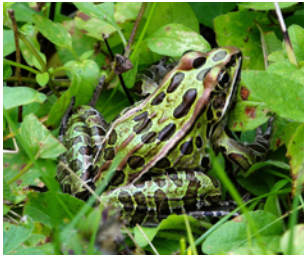

11. *Lithobates pipiens*, *dede
Northern Leopard Frog: Large (4 in) frog varying from green to brown in color with large dark circular spots on its back, sides, and legs.