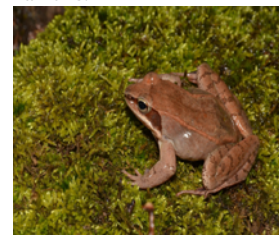

9. *Plethodon cinereus*, *Dawgomek
Eastern Red-backed Salamander: Small (2-4 in) terrestrial salamander with a black and brown body and reddish orange back. It generally lives in forests under rocks, logs, and other debris.

13. *Diadophis punctatus edwardsii*, *gnebig
Northern Ringneck Snake: Medium (10-24 in) with a bluish-black body and a complete narrow yellow or orange ring around its neck. Venomous, but harmless to humans.

14. *Thamnophis sirtalis*, *wendagnebik
Common Garter Snake: Thin, medium-large (22-48 in) snake. Blackish brown with yellow stripes. Venomous, but harmless to humans.

15. *Nerodia sipedon*, *masdamoonh
Common Watersnake: Large (4-5ft) snake may be brown, gray, reddish, or blackish, with dark crossbands on the neck and blotches on the rest of its body. Non-venomous.

18. *Chelydra serpentina*, *mikinaak
Common Snapping Turtle: Large turtle (10-20 in) with a combative disposition, powerful jaws, and a highly mobile neck and head. Weigh 13-50 lbs and can live up to 100 years.