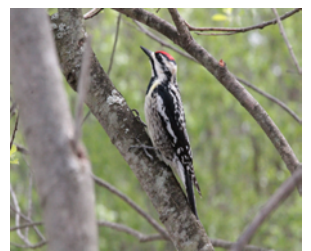

15. *Sphyrapicus varius*
Yellow-bellied Sapsucker: Medium sized woodpecker. Bright red forehead in males; lighter in females. Yellow-tinged belly and underparts. Feeding on trees can be seen noted with consistent horizontal and vertical bands of holes.