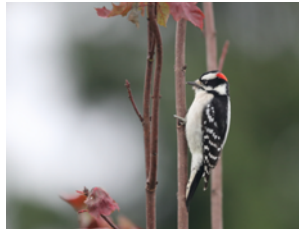

18. *Dryobates pubescens*, *baapaasenh
Downy Woodpecker: Smallest woodpecker in North America. Males and females have similar markings but females lack the red patch on the back of the head.